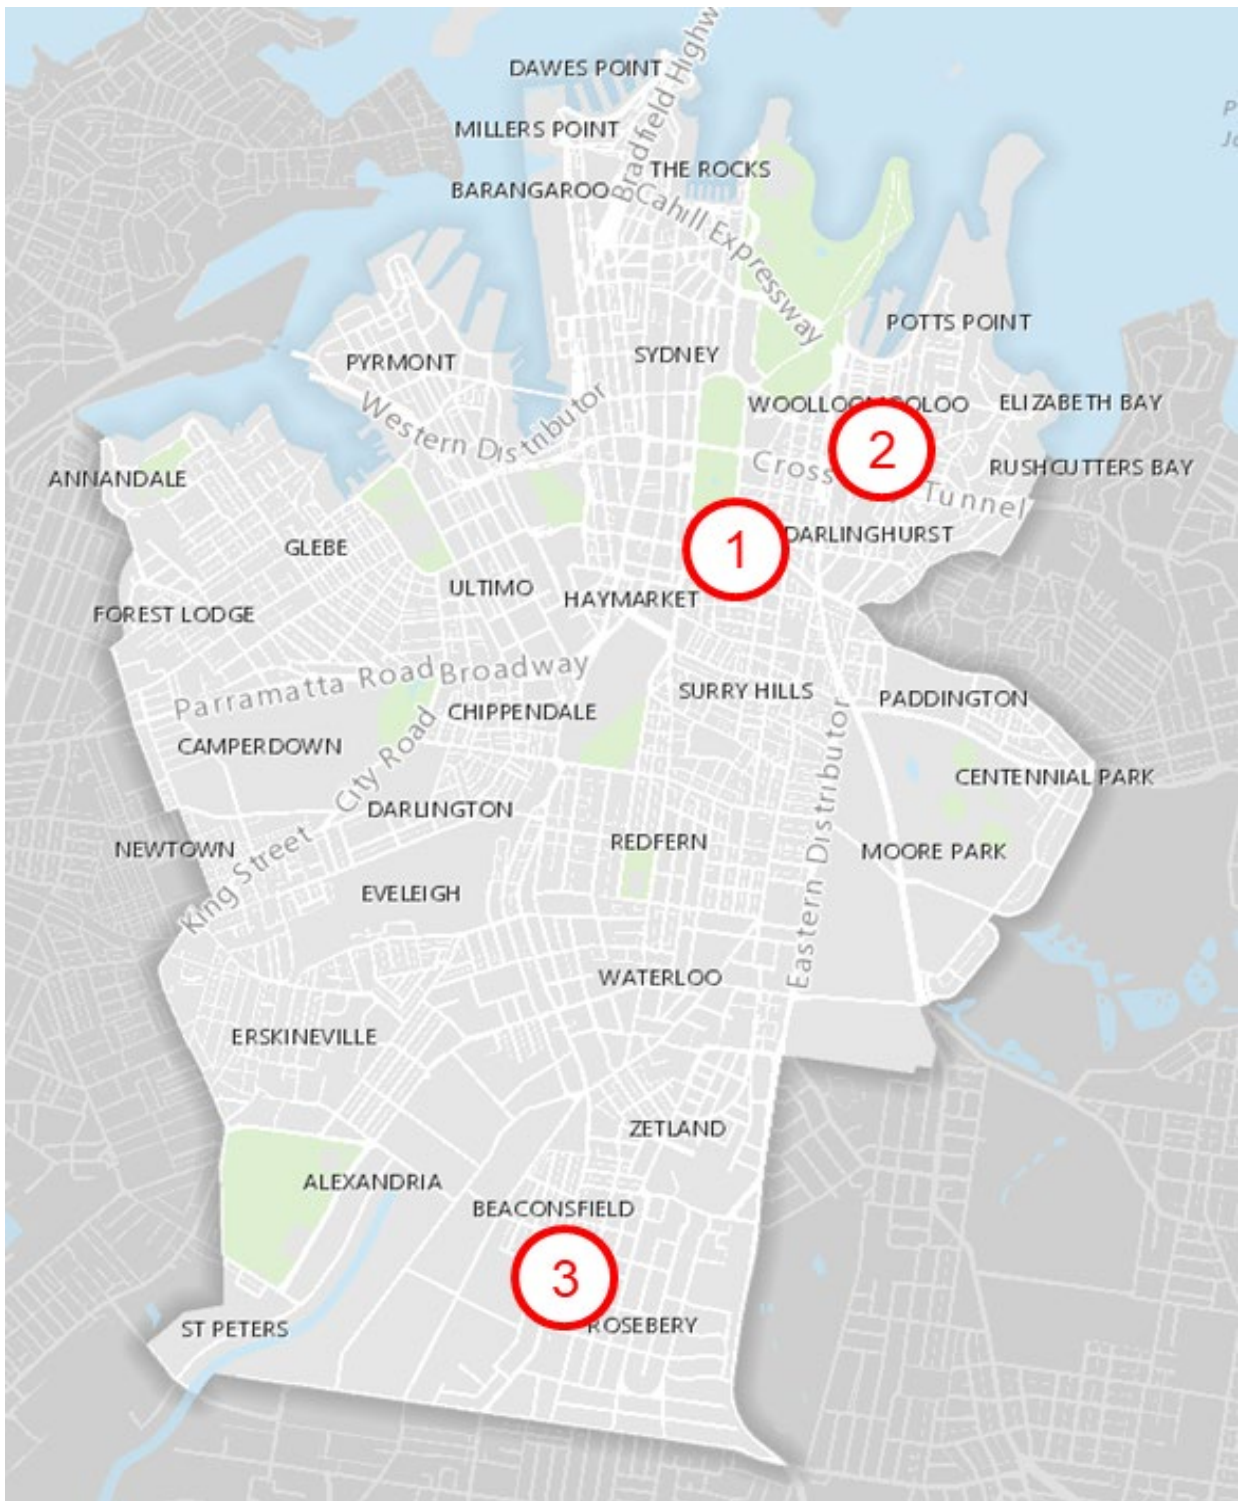

Attachment A

Wider Area Identification Plan

1

5 – 17 Norman Street, Darlinghurst

2

Units 7 & 8/12 Springfield Avenue, Potts Point

3

167 Victoria Street, Beaconsfield